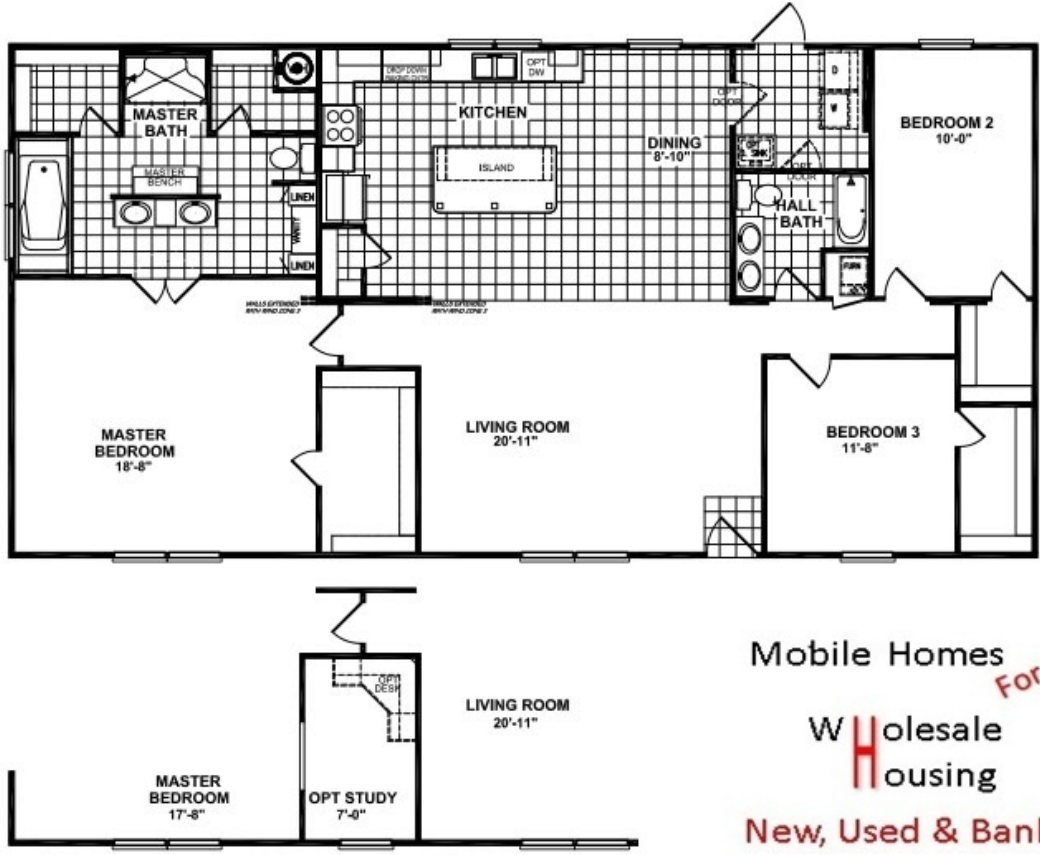

del Canto 3340

32 x 62 (66) Overall
 31 x 62 Box 1,922 Lvg.Sq.Ft.
 3 Bedroom 2 Bath
 Rev. 6-7-16

Mobile Homes ^{For} Less
WHolesale
 Housing
 New, Used & Bank Repo's

Due to continued improvements and material change, specifications may change without notice